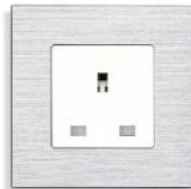

13A British Socket