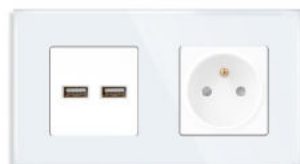

3.1A USB Charger+FR 16A Socket