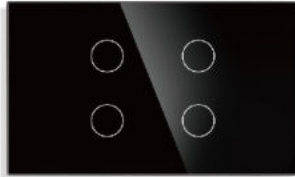

## 118 Touch / Wi-Fi

1 Gang 1 Way Touch Switch  
Wi-Fi+BLE  
(L+N) / (L)

2 Gang 1 Way Touch Switch  
Wi-Fi+BLE  
(L+N) / (L)

3 Gang 1 Way Touch Switch  
Wi-Fi+BLE  
(L+N) / (L)

4 Gang 1 Way Touch Switch  
Wi-Fi+BLE  
(L+N) / (L)