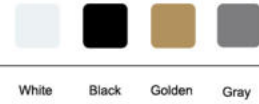

Aluminum Frame/2.5D Glass Frame

86*86mm Single Hole