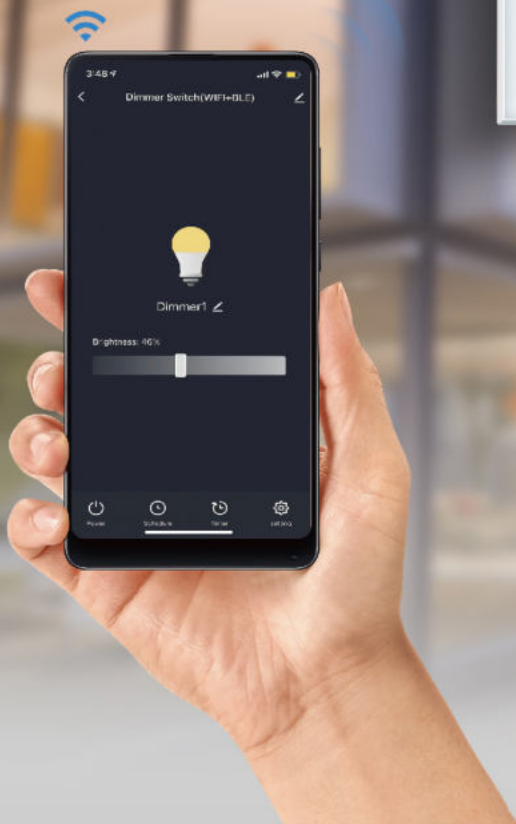

# 118 Wi-Fi Smart Touch Switch Socket Series

Remote Control By

Smart Life

Tuya

Google Assistant

Alexa

Алиса

Matter

Siri