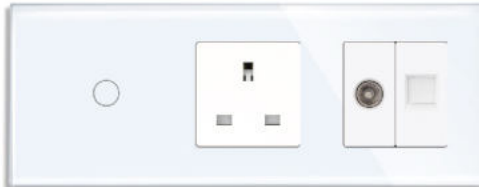

Mechanical combination

228 Type combination

1 G Switch+13A+TV&RJ45