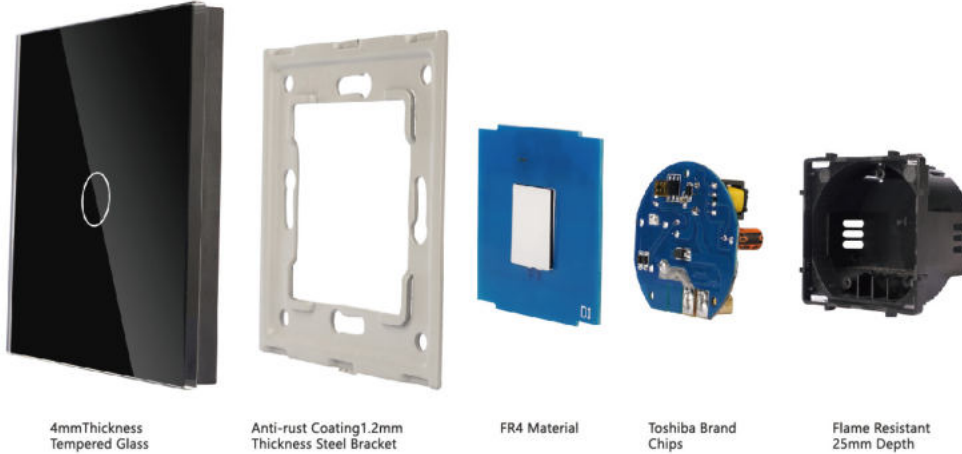

Product Structure

Glass Frame