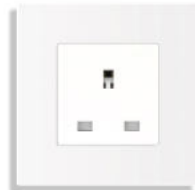

# Mechanical Switch & Socket

PC/Aluminium/Glass Frame

1 gang 1 way/2way/3 way

2 gang 1 way/2way

3 gang 1 way/2way

Doorbell Switch

16A EU Socket

16A French Socket