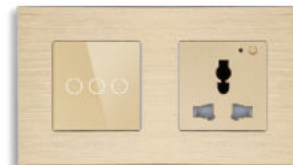

3 Gang +3 Gang Touch Switch  
Wi-Fi+BLE/ ZigBee

## Aluminum Smart Switch & Socket

1 Gang +16A EU Socket  
Wi-Fi+BLE/ ZigBee

3 Gang +16A EU Socket  
Normal/ Wi-Fi+BLE/ ZigBee

3 Gang +13A Multi Socket  
Normal/ Wi-Fi+BLE/ ZigBee

1 Gang +13A British Socket  
Normal/ Wi-Fi+BLE/ ZigBee