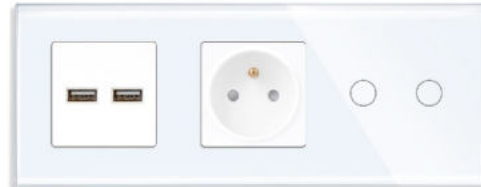

3.1A USB Charger+French 16A+2 1 G Switch