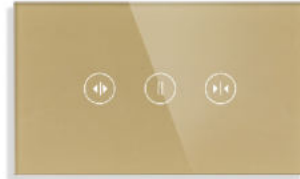

## 118 Touch / Wi-Fi

1 Gang 1 Way Touch Switch  
Wi-Fi+BLE  
(L+N) / (L)

2 Gang 1 Way Touch Switch  
Wi-Fi+BLE  
(L+N) / (L)

3 Gang 1 Way Touch Switch  
Wi-Fi+BLE  
(L+N) / (L)

4 Gang 1 Way Touch Switch  
Wi-Fi+BLE  
(L+N) / (L)