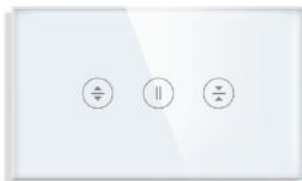

## 118 Touch / Wi-Fi

1 Gang 1 Way Touch Switch  
Wi-Fi+BLE  
(L+N) / (L)

2 Gang 1 Way Touch Switch  
Wi-Fi+BLE  
(L+N) / (L)

3 Gang 1 Way Touch Switch  
Wi-Fi+BLE  
(L+N) / (L)

4 Gang 1 Way Touch Switch  
Wi-Fi+BLE  
(L+N) / (L)