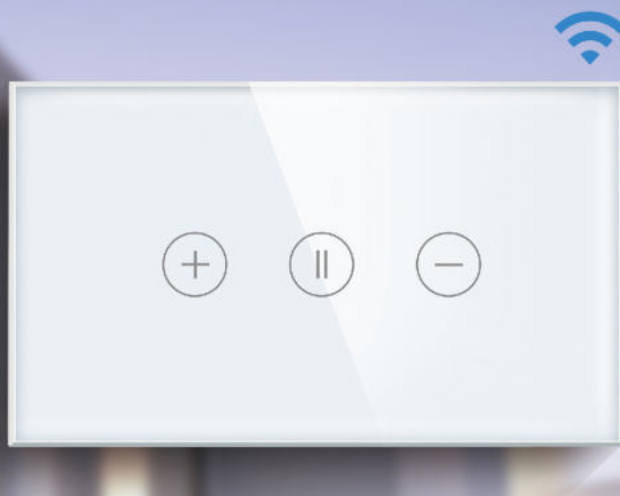

118 Wi-Fi Smart Touch Switch Socket Series

Remote Control By

Smart Life

Tuya

Google Assistant

Alexa

Алиса

Matter

Siri