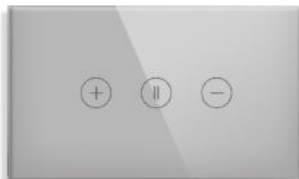

1 Gang Touch Dimmer Switch
Wi-Fi+BLE Trailing Edge Dimming