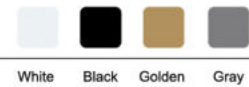

Smart Wi-Fi+BLE Switch Socket

2 Way Touch Switch

1 Gang 2 Way Touch Switch
Wi-Fi+BLE (L)