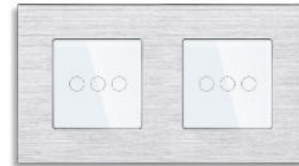

3 Gang +3 Gang Touch Switch
Wi-Fi+BLE/ ZigBee