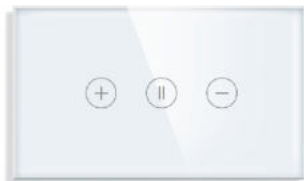

1 Gang Touch Dimmer Switch
Wi-Fi+BLE Trailing Edge Dimming