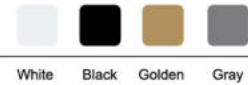

86 Type Wi-Fi+BLE Switch

Wi-Fi+BLE

1 Gang 1 Way Touch Switch
Wi-Fi+BLE