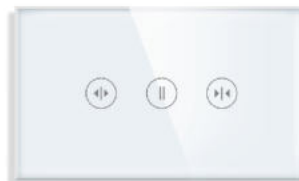

Roller Blind Touch Switch
Wi-Fi+BLE